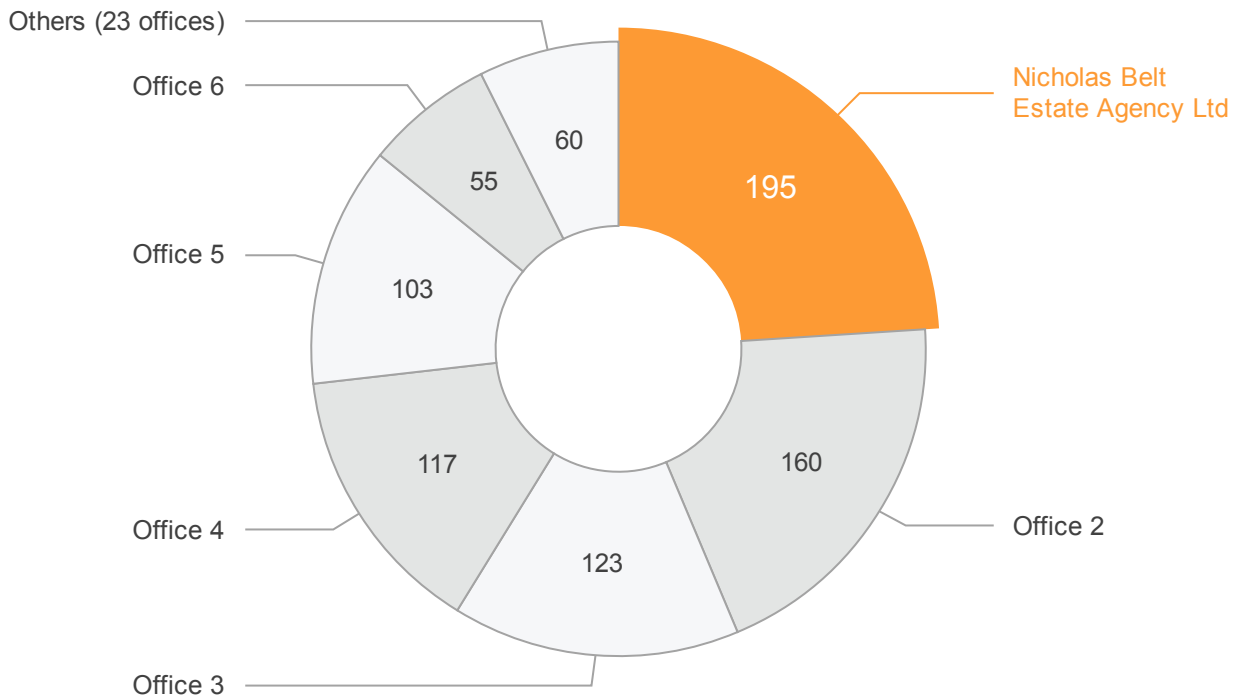

# Nicholas Belt Estate Agency Ltd Bridlington

Sales agreed report  
YO15 1 | YO15 3 | YO15 2 | YO16 4 | YO16 6 | YO16 7

The information below is based on the following filters:  
Date: 01/01/2016 - 31/12/2016

**1<sup>st</sup>**  
out of  
**29** offices

**Nicholas Belt  
Estate Agency Ltd**  
Bridlington  
24 Prospect Street, Bridlington,  
YO15 2AL